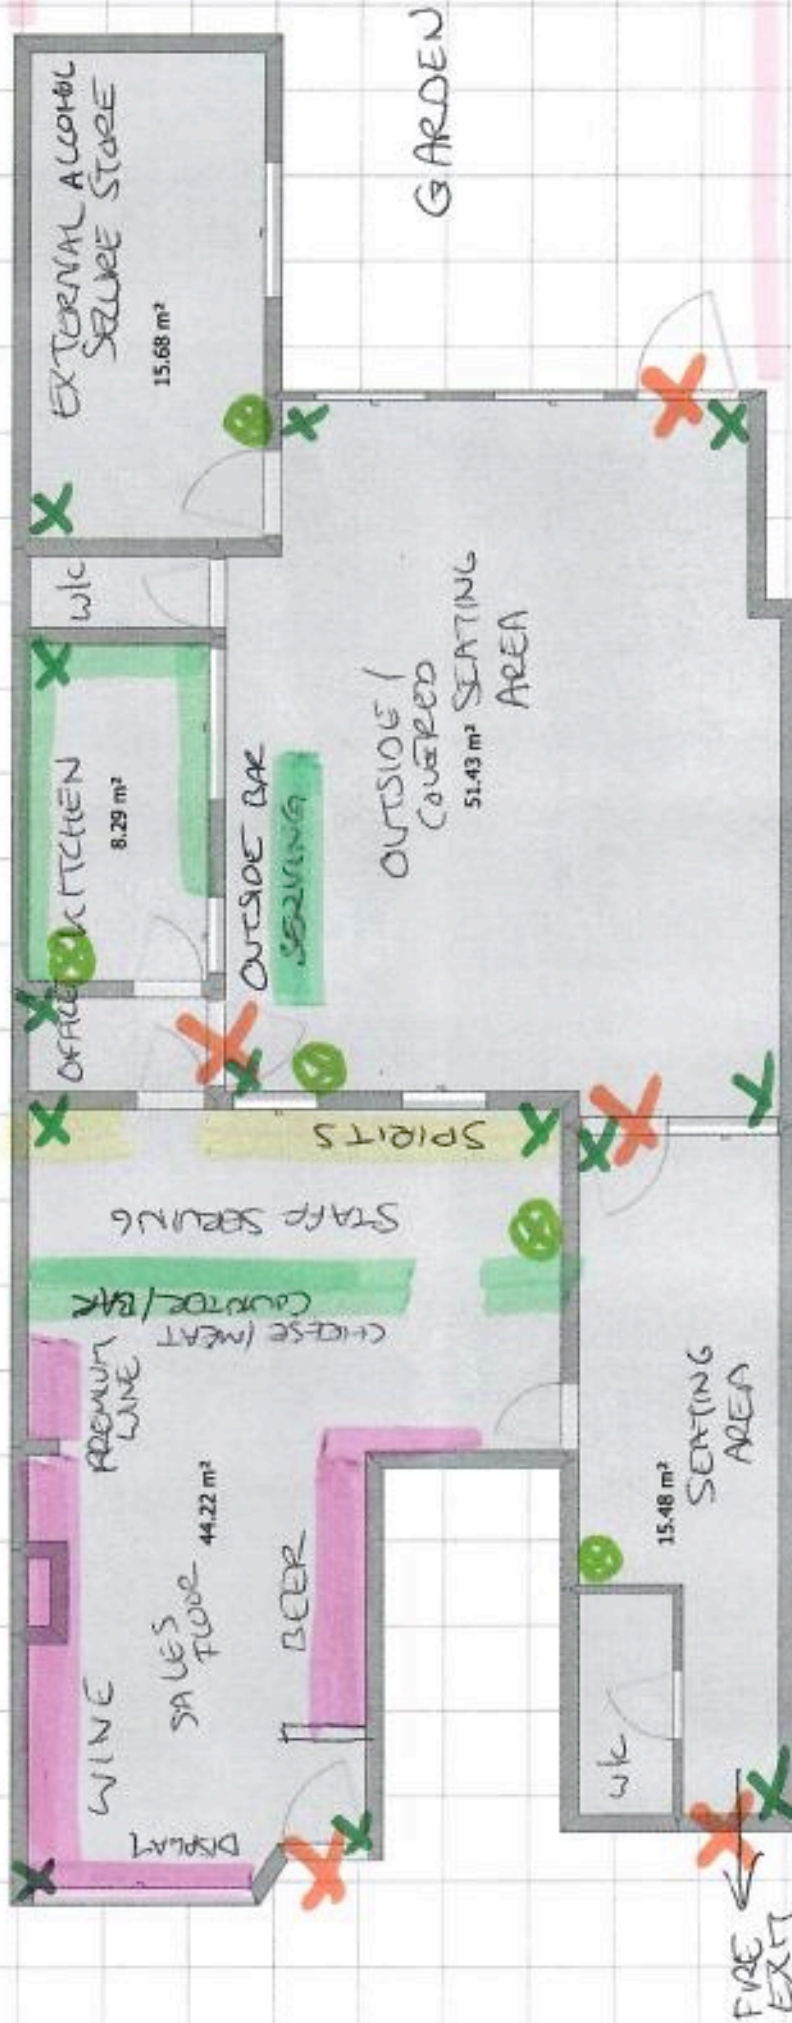

PROPOSED WINE MERCHANT / DELI IN LINGFIELD

GARDEN EXTENDS 20 METERS

- X CCTV POINT
- X FIRE EXIT
- ⊗ FIRE / SAFETY EQUIPMENT